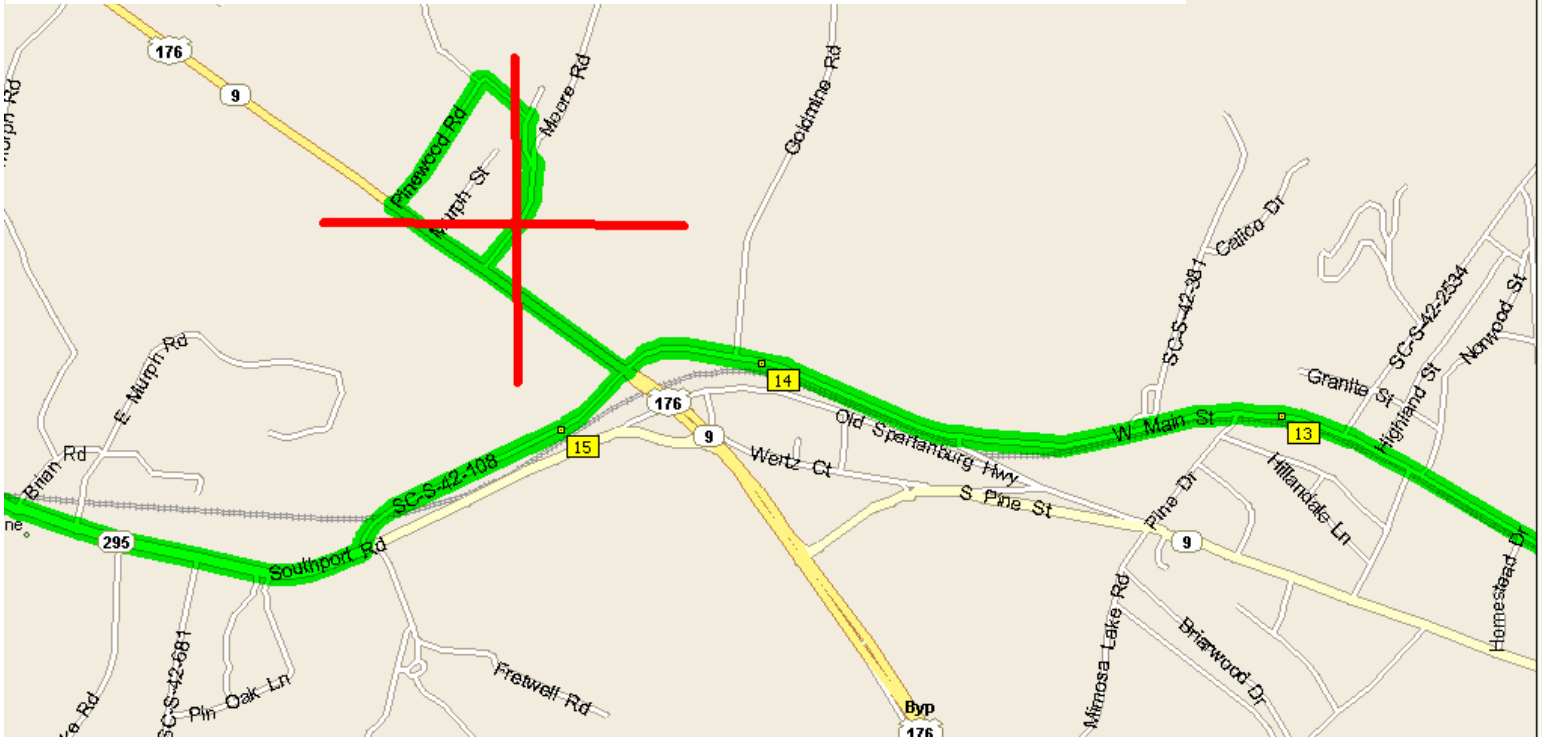

2007 Streets & Trips Day 1 Century Route , Pacolet, SC

Route mapping error not correctable

The 2007 Version of S&T does not recognize the intersection at this point and forces the route to make an unnecessary U-Turn.

2007 Google Map Day 1 Century Route, Pacolet, SC

Route mapping shows corrected routing at this intersection.